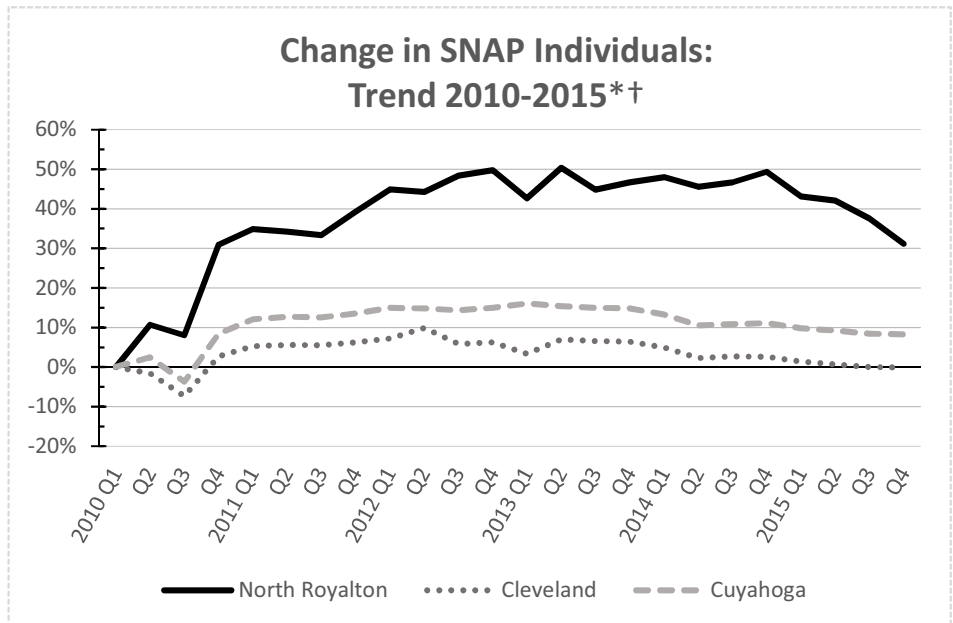

†SNAP Data from NEOCANDO, Center on Urban Poverty and Community Development. All other data from the U.S. Census Bureau, American Community Survey, 2010-2014

*SNAP (Supplemental Nutrition Assistance Program), formerly known as the food stamp program, is a federal program run by the U.S. Department of Agriculture that offers nutrition assistance to eligible low-income individuals and families.