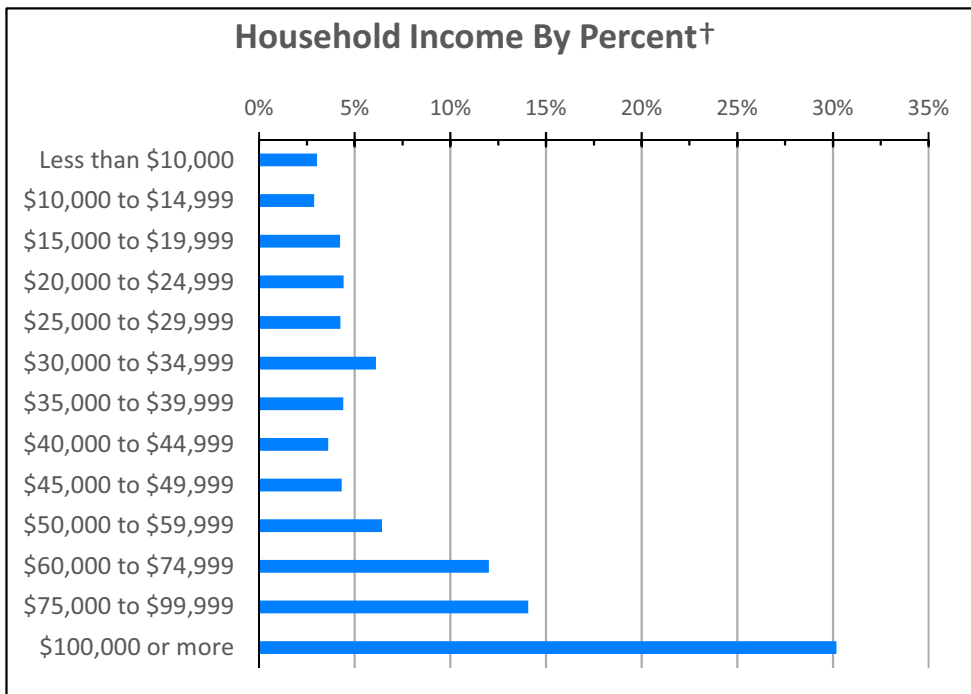

COMMUNITY PROFILE: North Royalton

POPULATION†	Count
Total Population	30,353
Households	12,511
Avg Household Size	2.43

RACE / ETHNICITY†	Count	%
African-American	773	2.5%
Total Minority	2,566	8.5%

HOUSING TENURE†	Count	%
Owner	8,988	71.8%
Renter	3,523	28.2%

SEX†	%
Pct Male	49.0%
Pct Female	51.0%

HOUSEHOLD INCOME†	Total Households
Less than \$10,000	379
\$10,000 to \$14,999	360
\$15,000 to \$19,999	530
\$20,000 to \$24,999	553
\$25,000 to \$29,999	533
\$30,000 to \$34,999	765
\$35,000 to \$39,999	552
\$40,000 to \$44,999	454
\$45,000 to \$49,999	540
\$50,000 to \$59,999	804
\$60,000 to \$74,999	1,503
\$75,000 to \$99,999	1,762
\$100,000 or more	3,776

PERCENT UNEMPLOYMENT†	5.8%
------------------------------	-------------

HOUSEHOLD INCOME†	North Royalton	Cleveland	Cuyahoga	Ohio
Median Household Income	\$ 69,126	\$ 26,179	\$ 44,203	\$ 48,849
Aggregate Income	\$ 1,071,298,200	\$ 6,525,565,600	\$ 34,420,250,500	\$ 299,293,760,100
Per Capita Income	\$ 35,295	\$ 16,642	\$ 27,156	\$ 25,890
Income Per Square Mile	\$ 50,247,700	\$ 83,984,113	\$ 75,286,534	\$ 6,676,938