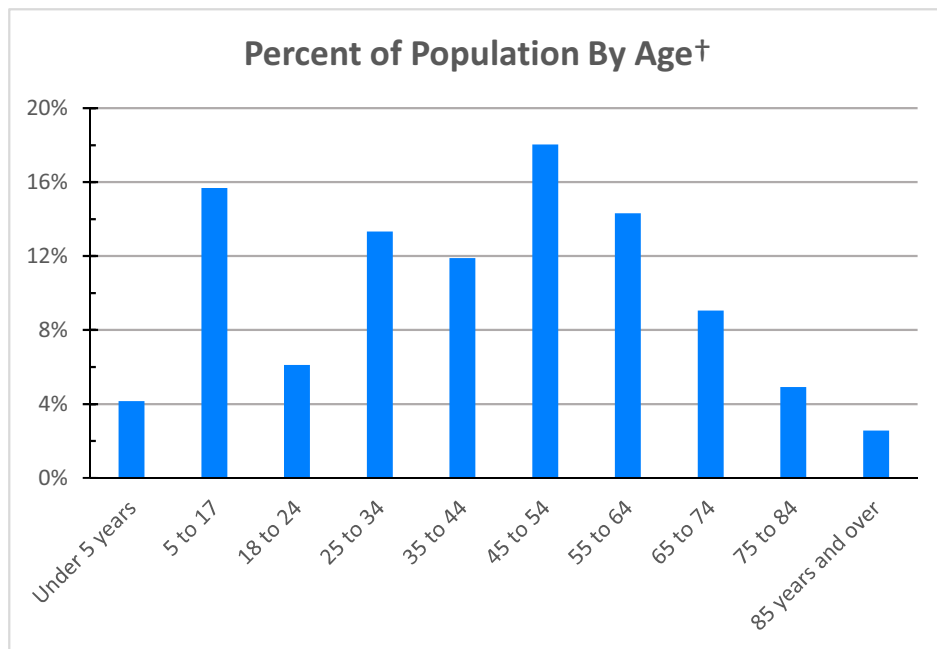

COMMUNITY PROFILE: North Royalton

POPULATION†	Count
Total Population	30,353
Households	12,511
Avg Household Size	2.43

RACE / ETHNICITY†	Count	%
African-American	773	2.5%
Total Minority	2,566	8.5%

HOUSING TENURE†	Count	%
Owner	8,988	71.8%
Renter	3,523	28.2%

SEX†	%
Pct Male	49.0%
Pct Female	51.0%

HOUSEHOLD INCOME†	Total Households
Less than \$10,000	379
\$10,000 to \$14,999	360
\$15,000 to \$19,999	530
\$20,000 to \$24,999	553
\$25,000 to \$29,999	533
\$30,000 to \$34,999	765
\$35,000 to \$39,999	552
\$40,000 to \$44,999	454
\$45,000 to \$49,999	540
\$50,000 to \$59,999	804
\$60,000 to \$74,999	1,503
\$75,000 to \$99,999	1,762
\$100,000 or more	3,776

PERCENT UNEMPLOYMENT†	5.8%
------------------------------	-------------

HOUSEHOLD INCOME†	North Royalton	Cleveland	Cuyahoga	Ohio
Median Household Income	\$ 69,126	\$ 26,179	\$ 44,203	\$ 48,849
Aggregate Income	\$ 1,071,298,200	\$ 6,525,565,600	\$ 34,420,250,500	\$ 299,293,760,100
Per Capita Income	\$ 35,295	\$ 16,642	\$ 27,156	\$ 25,890
Income Per Square Mile	\$ 50,247,700	\$ 83,984,113	\$ 75,286,534	\$ 6,676,938

† All data except SNAP from the U.S. Census Bureau, American Community Survey 2010-2014 5 Year Estimates

RATIO OF INCOME TO POVERTY LEVEL†	North Royalton	Cleveland	Cuyahoga	Ohio
Population for whom poverty status is determined:	30,060	381,531	1,241,330	11,243,508
Population Below Poverty Level	1,382	136,860	230,111	1,790,564
Percent	4.6%	35.9%	18.5%	15.9%
Population Below 200% of Poverty Level	4,875	233,518	461,140	3,859,814
Percent	16.2%	61.2%	37.1%	34.3%