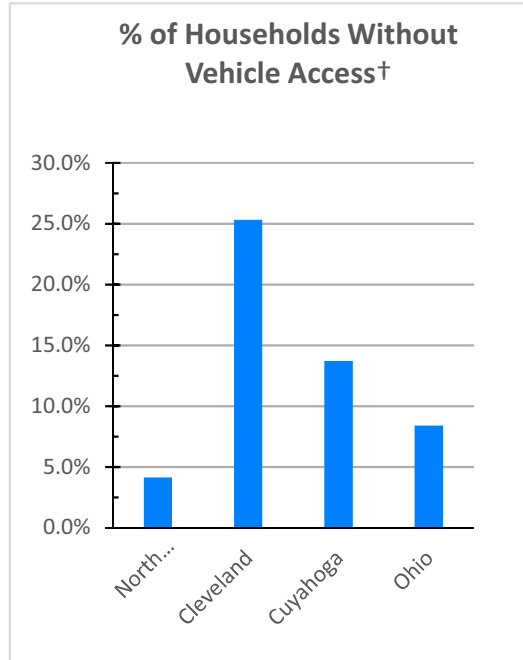

RATIO OF INCOME TO POVERTY LEVEL†	North Royalton	Cleveland	Cuyahoga	Ohio
Population for whom poverty status is determined:	30,060	381,531	1,241,330	11,243,508
Population Below Poverty Level	1,382	136,860	230,111	1,790,564
Percent	4.6%	35.9%	18.5%	15.9%
Population Below 200% of Poverty Level	4,875	233,518	461,140	3,859,814
Percent	16.2%	61.2%	37.1%	34.3%

VEHICLE ACCESS†	North Royalton	Cleveland	Cuyahoga	Ohio
Households w/o Vehicles	518	42,169	73,370	384,271
Percent	4.1%	25.3%	13.7%	8.4%
Total Vehicles Available	23,638	191,124	793,926	8,105,659
Vehicles Per Person	0.78	0.49	0.63	0.70

SNAP STATISTICS, 2015 4th Quarter*†	North Royalton	Cleveland	Cuyahoga
Total assistance groups, number	711	81,724	140,368
Child-only assistance groups, number	7	931	1,996
Total individuals, number	1,350	152,476	261,717
% Total individuals	4.3%	42.2%	21.2%
Individuals aged <5, number	135	18,874	30,646
Individuals aged 5-17, number	336	40,152	69,533
Individuals aged 18-64, number	694	82,545	141,140
Individuals aged 65+, number	185	10,905	20,398

SNAP INDIVIDUALS, TREND 2010-2015*†	North Royalton	%
2010 Q1	1,029	3.4%
2010 Q4	1,347	4.4%
2011 Q1	1,388	4.6%
2011 Q4	1,433	4.7%
2012 Q1	1,491	4.9%
2012 Q4	1,541	5.1%
2013 Q1	1,468	4.8%
2013 Q4	1,509	5.0%
2014 Q1	1,523	5.0%
2014 Q4	1,537	5.1%
2015 Q1	1,473	4.9%
2015 Q4	1,350	4.4%