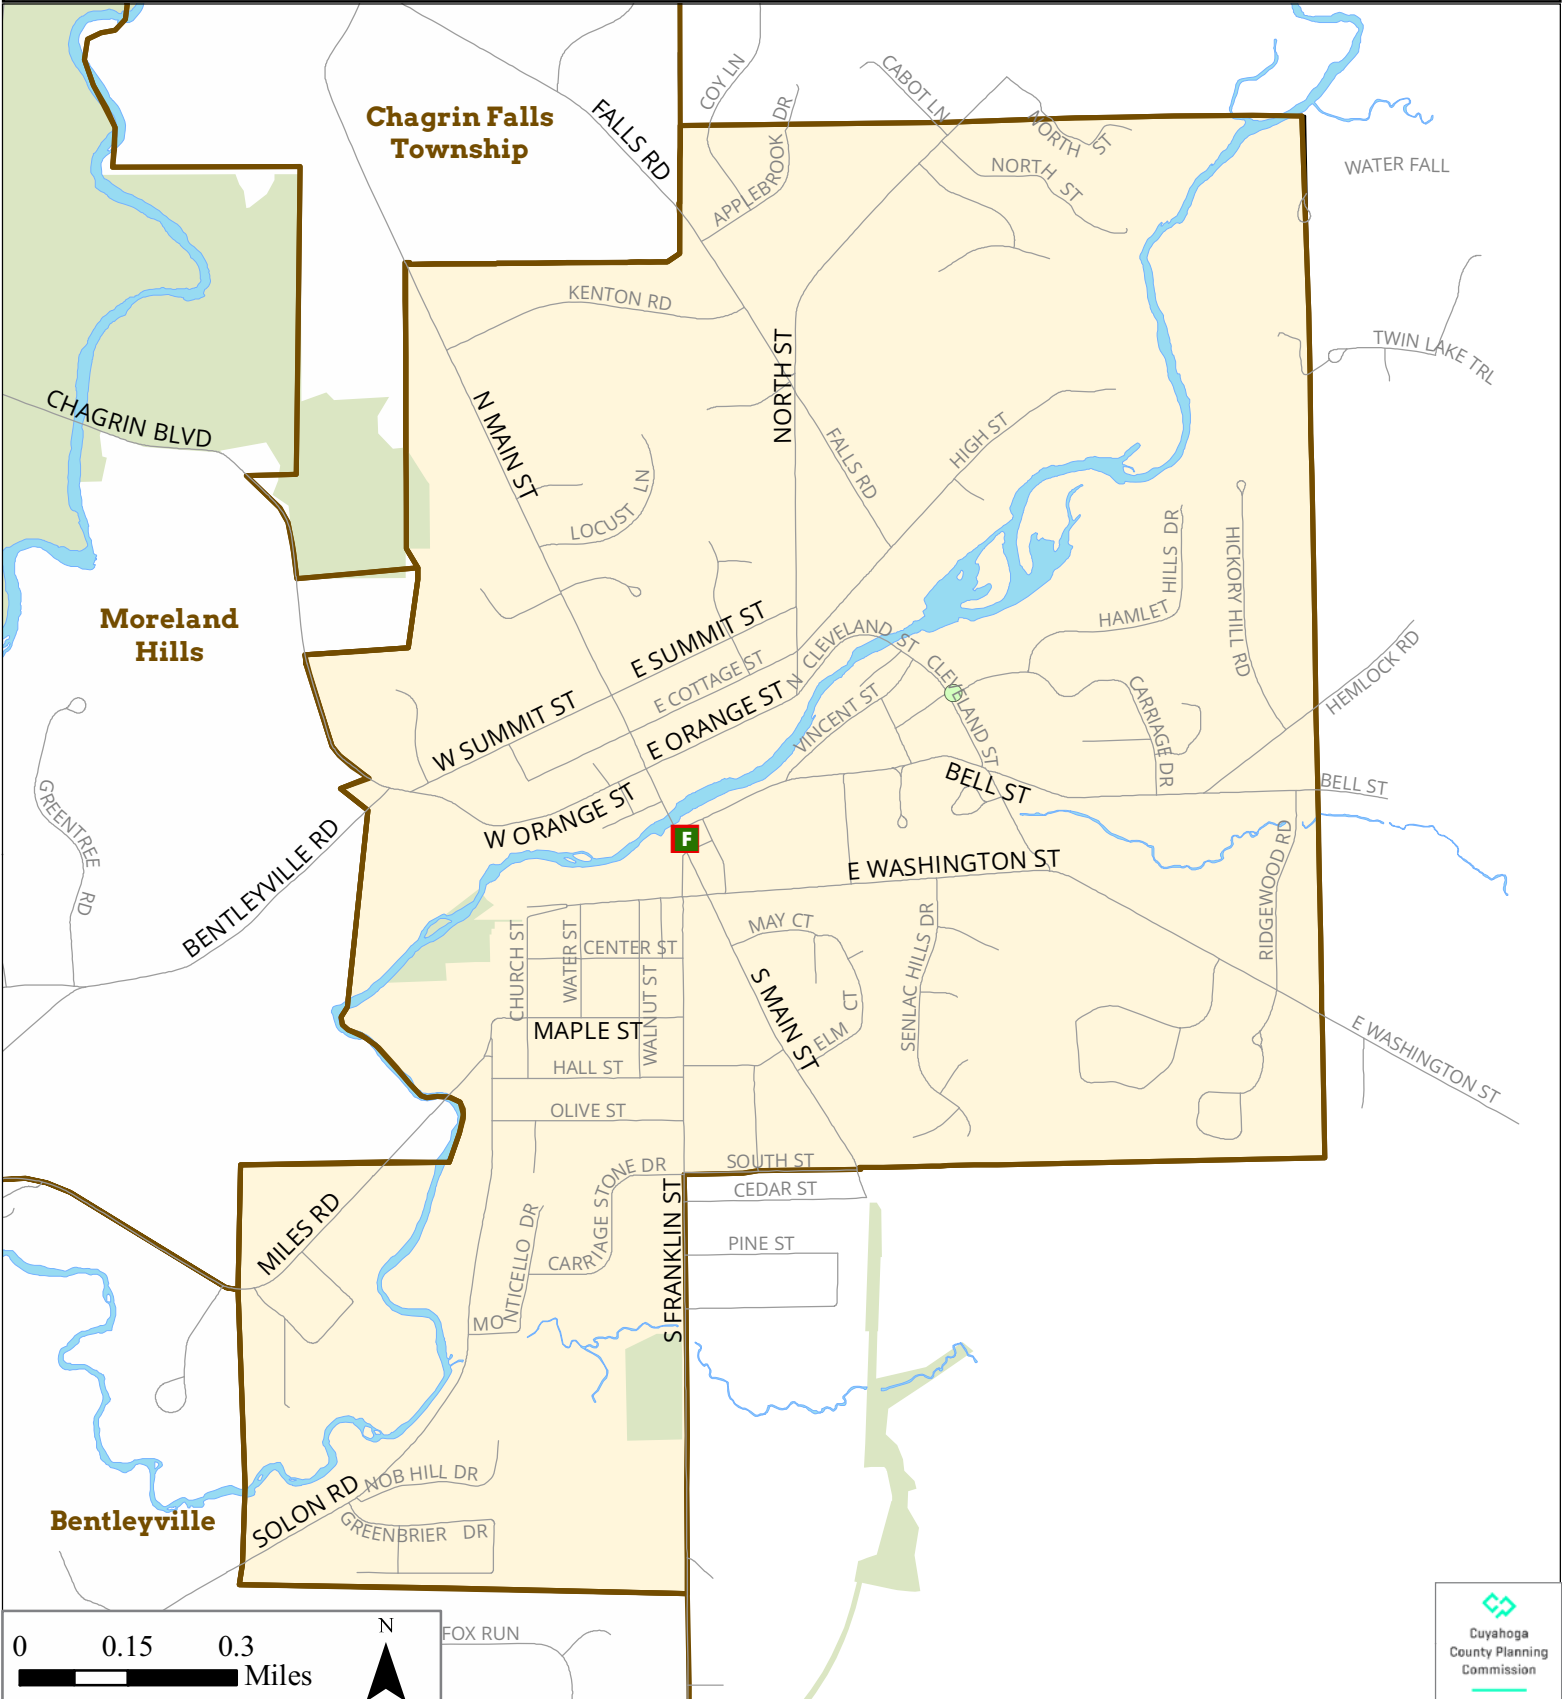

Community Food Resources: Chagrin Falls

Major Grocery, By Type

- Supermarket
- Large Grocery
- Other Large Market

Food Production / Distribution Sites

- Cleveland Summer Sprout Garden
- School Garden (Suburban)
- Suburban Garden
- Green Corps Learning Garden

Farmers Markets by SNAP Acceptance

- YES
- NO

Food Distribution and Assistance Resources

- Food Pantry
- Hot Meal
- Stay Well Project Site (Hunger Network)