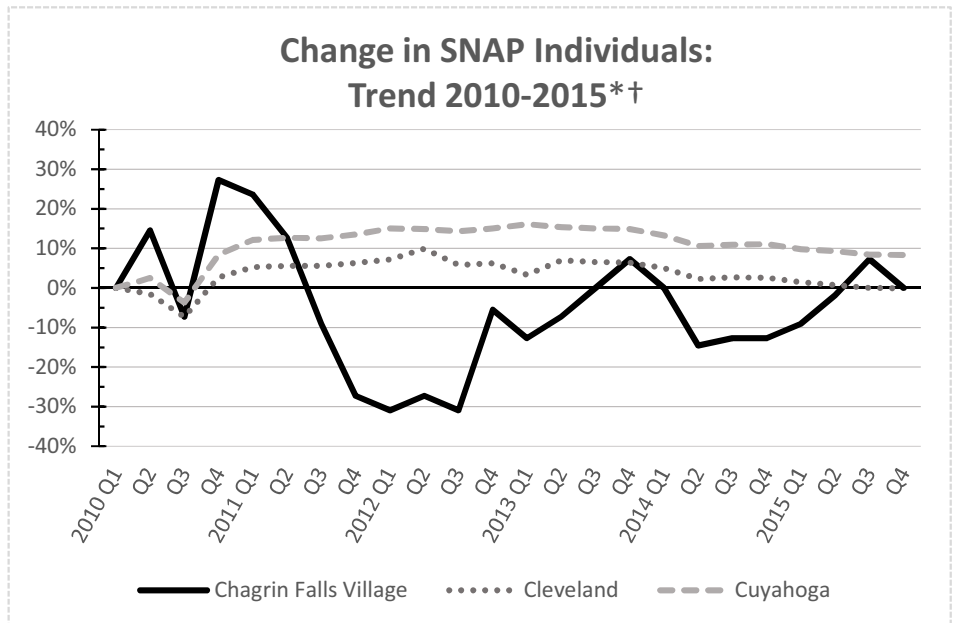

†SNAP Data from NEOCANDO, Center on Urban Poverty and Community Development. All other data from the U.S. Census Bureau, American Community Survey, 2010-2014

*SNAP (Supplemental Nutrition Assistance Program), formerly known as the food stamp program, is a federal program run by the U.S. Department of Agriculture that offers nutrition assistance to eligible low-income individuals and families.