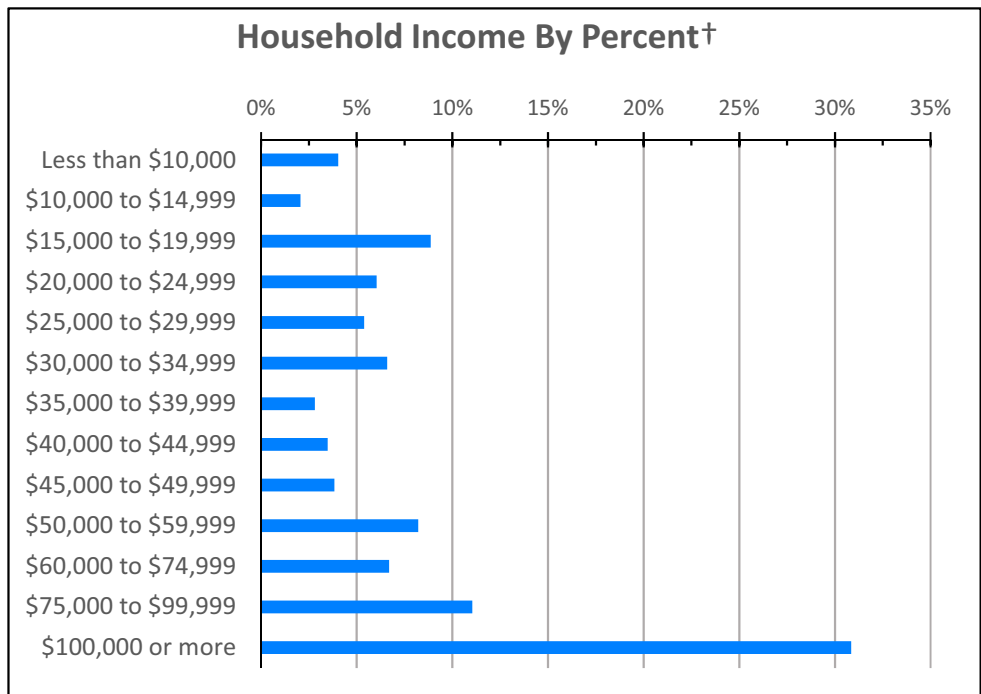

COMMUNITY PROFILE: Chagrin Falls Village

POPULATION†	Count
Total Population	4,099
Households	1,983
Avg Household Size	2.07

RACE / ETHNICITY†	Count	%
African-American	23	0.6%
Total Minority	103	2.5%

HOUSING TENURE†	Count	%
Owner	1,262	63.6%
Renter	721	36.4%

SEX†	%
Pct Male	42.0%
Pct Female	58.0%

HOUSEHOLD INCOME†	Total Households
Less than \$10,000	80
\$10,000 to \$14,999	41
\$15,000 to \$19,999	176
\$20,000 to \$24,999	120
\$25,000 to \$29,999	107
\$30,000 to \$34,999	131
\$35,000 to \$39,999	56
\$40,000 to \$44,999	69
\$45,000 to \$49,999	76
\$50,000 to \$59,999	163
\$60,000 to \$74,999	133
\$75,000 to \$99,999	219
\$100,000 or more	612

PERCENT UNEMPLOYMENT† 4.1%

HOUSEHOLD INCOME†	Chagrin Falls Village	Cleveland	Cuyahoga	Ohio
Median Household Income	\$ 57,978	\$ 26,179	\$ 44,203	\$ 48,849
Aggregate Income	\$ 189,300,300	\$ 6,525,565,600	\$ 34,420,250,500	\$ 299,293,760,100
Per Capita Income	\$ 46,182	\$ 16,642	\$ 27,156	\$ 25,890
Income Per Square Mile	\$ 91,009,760	\$ 83,984,113	\$ 75,286,534	\$ 6,676,938