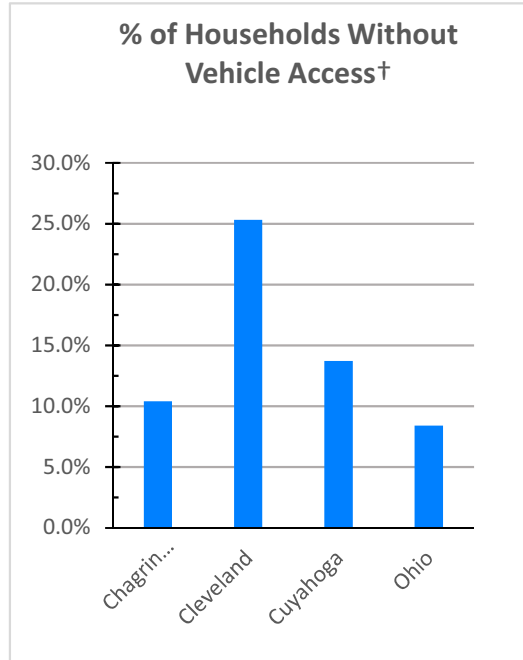

RATIO OF INCOME TO POVERTY LEVEL†	Chagrin Falls Village	Cleveland	Cuyahoga	Ohio
Population for whom poverty status is determined:	4,037	381,531	1,241,330	11,243,508
Population Below Poverty Level	147	136,860	230,111	1,790,564
Percent	3.6%	35.9%	18.5%	15.9%
Population Below 200% of Poverty Level	616	233,518	461,140	3,859,814
Percent	15.3%	61.2%	37.1%	34.3%

VEHICLE ACCESS†	Chagrin Falls Village	Cleveland	Cuyahoga	Ohio
Households w/o Vehicles	206	42,169	73,370	384,271
Percent	10.4%	25.3%	13.7%	8.4%
Total Vehicles Available	2,984	191,124	793,926	8,105,659
Vehicles Per Person	0.73	0.49	0.63	0.70

SNAP STATISTICS, 2015 4th Quarter*†	Chagrin Falls Village	Cleveland	Cuyahoga
Total assistance groups, number	36	81,724	140,368
Child-only assistance groups, number	1	931	1,996
Total individuals, number	55	152,476	261,717
% Total individuals	1.3%	42.2%	21.2%
Individuals aged <5, number	1	18,874	30,646
Individuals aged 5-17, number	14	40,152	69,533
Individuals aged 18-64, number	33	82,545	141,140
Individuals aged 65+, number	7	10,905	20,398

SNAP INDIVIDUALS, TREND 2010-2015*†	Chagrin Falls Village	%
2010 Q1	55	1.3%
2010 Q4	70	1.7%
2011 Q1	68	1.7%
2011 Q4	40	1.0%
2012 Q1	38	0.9%
2012 Q4	52	1.3%
2013 Q1	48	1.2%
2013 Q4	59	1.4%
2014 Q1	55	1.3%
2014 Q4	48	1.2%
2015 Q1	50	1.2%
2015 Q4	55	1.3%