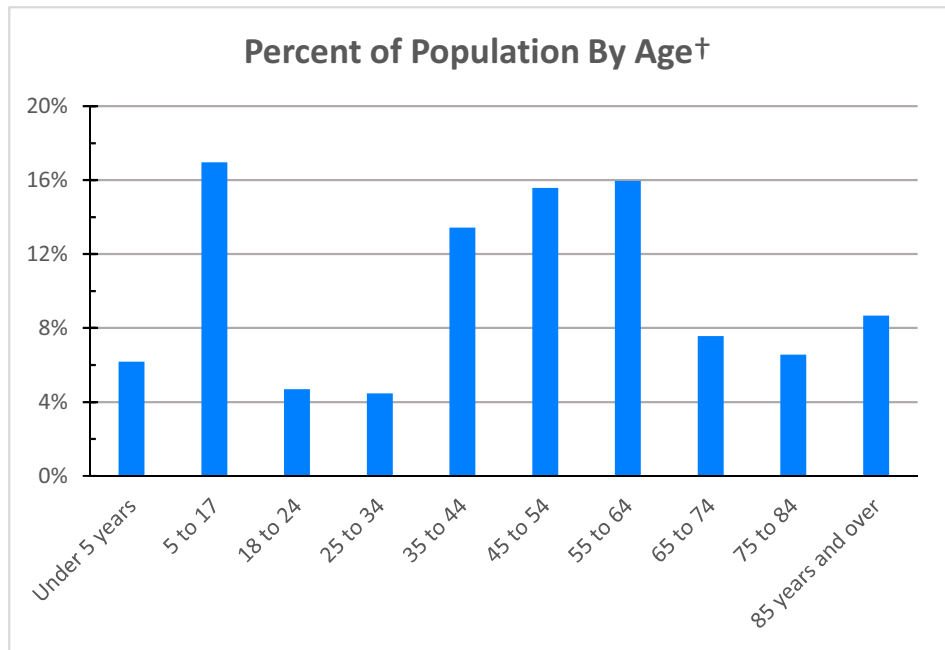

COMMUNITY PROFILE: Chagrin Falls Village

POPULATION†	Count
Total Population	4,099
Households	1,983
Avg Household Size	2.07

RACE / ETHNICITY†	Count	%
African-American	23	0.6%
Total Minority	103	2.5%

HOUSING TENURE†	Count	%
Owner	1,262	63.6%
Renter	721	36.4%

SEX†	%
Pct Male	42.0%
Pct Female	58.0%

HOUSEHOLD INCOME†	Total Households
Less than $10,000	80
$10,000 to $14,999	41
$15,000 to $19,999	176
$20,000 to $24,999	120
$25,000 to $29,999	107
$30,000 to $34,999	131
$35,000 to $39,999	56
$40,000 to $44,999	69
$45,000 to $49,999	76
$50,000 to $59,999	163
$60,000 to $74,999	133
$75,000 to $99,999	219
$100,000 or more	612

PERCENT UNEMPLOYMENT† 4.1%

HOUSEHOLD INCOME†	Chagrin Falls Village	Cleveland	Cuyahoga	Ohio
Median Household Income	$ 57,978	$ 26,179	$ 44,203	$ 48,849
Aggregate Income	$ 189,300,300	$ 6,525,565,600	$ 34,420,250,500	$ 299,293,760,100
Per Capita Income	$ 46,182	$ 16,642	$ 27,156	$ 25,890
Income Per Square Mile	$ 91,009,760	$ 83,984,113	$ 75,286,534	$ 6,676,938

† All data except SNAP from the U.S. Census Bureau, American Community Survey 2010-2014 5 Year Estimates