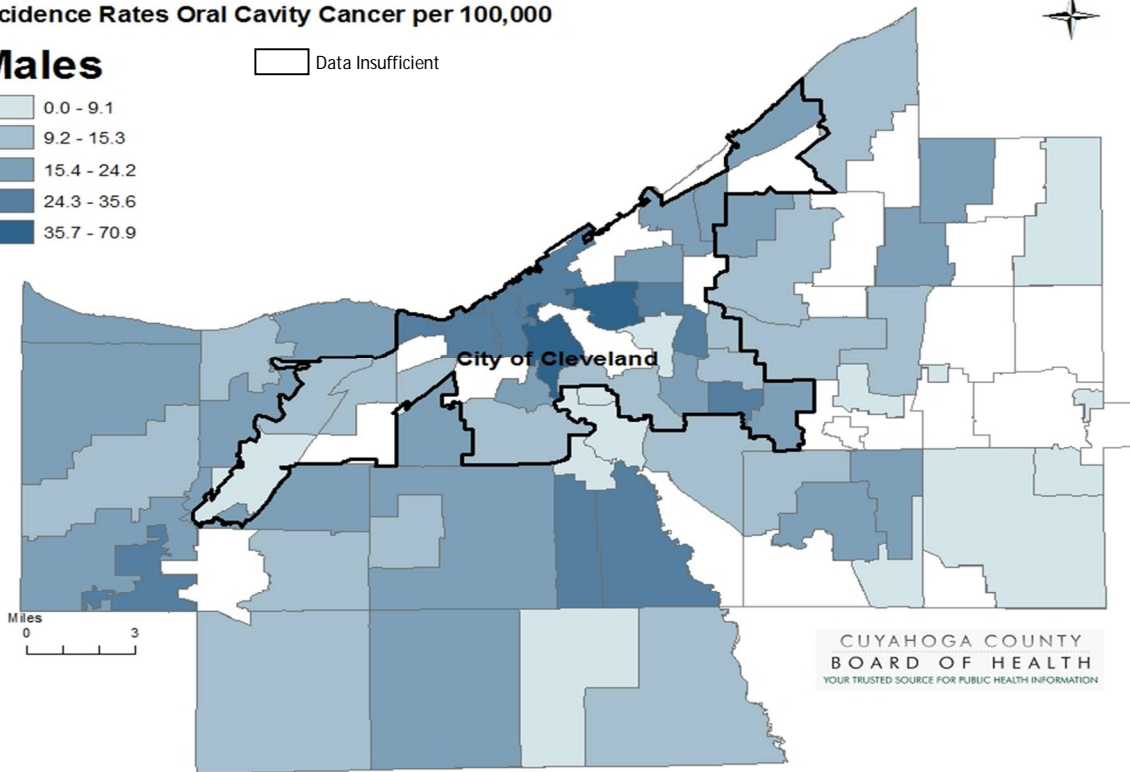

**Cuyahoga County:
Oral Cavity Cancer Incidence Rates (2007-2011) by Neighborhood/Suburban Municipality**

Incidence Rates Oral Cavity Cancer per 100,000

Males

□ Data Insufficient