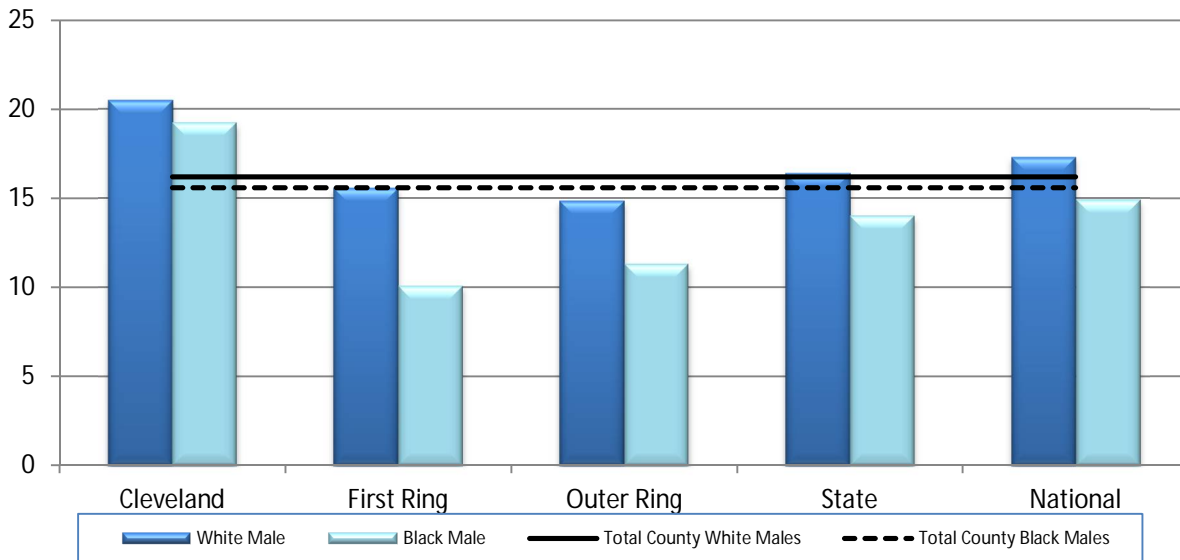

Males: Oral Cavity Cancer Types by Race (2007-2011)

	Cleveland	First Ring	Outer Ring	Cuyahoga County	State	National
White Male	20.5	15.6	14.8	16.2	16.4	17.3
Black Male	19.2	10.1	11.3	15.6	14	14.9