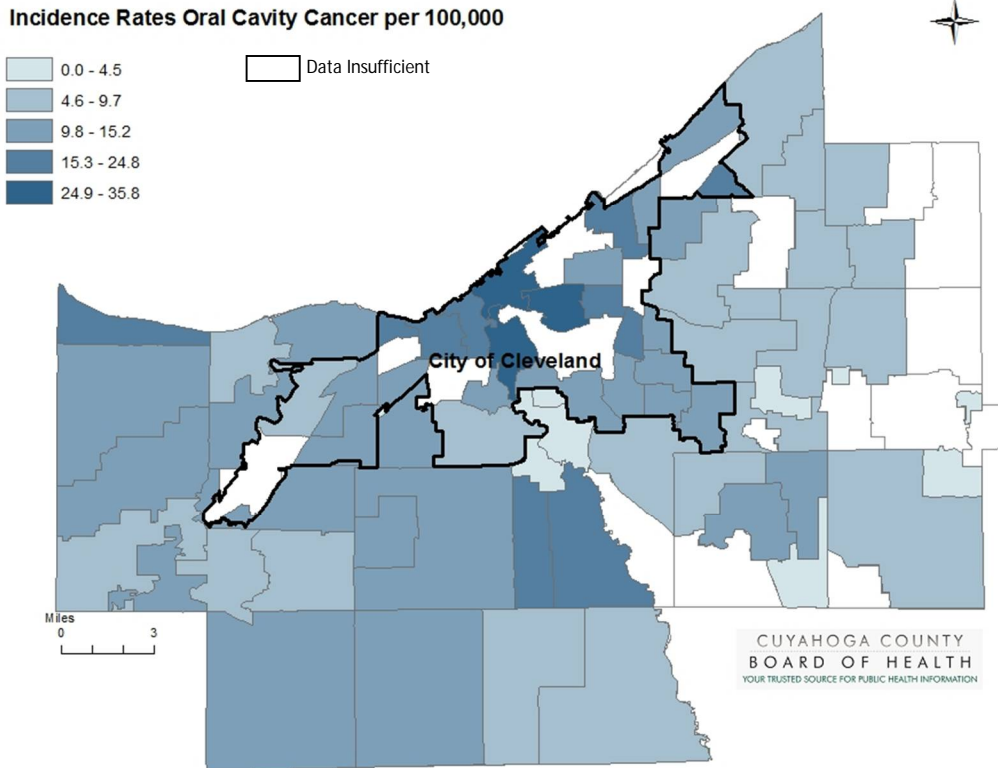

ORAL CAVITY CANCER

The rate of oral cavity cancer for Cuyahoga County from 2007-2011 was 10.8 per 100,000 population, compared to 10.7 for the state of Ohio and 11.3 for the nation.³

Incidence

**Cuyahoga County:
Oral Cavity Cancer Incidence Rates (2007-2011) by Neighborhood/Suburban Municipality**

Oral Cavity Cancer by Gender (2007-2011)

	Cleveland	First Ring	Outer Ring	Cuyahoga County	State	National
Male	19.2	14.3	14.2	15.8	16.1	16.9
Female	8.7	5.4	6.6	6.7	5.9	6.3

**Cuyahoga County:
Oral Cavity Cancer Incidence Rates (2007-2011) by Neighborhood/Suburban Municipality**

**Cuyahoga County:
Oral Cavity Cancer Incidence Rates (2007-2011) by Neighborhood/Suburban Municipality**

Incidence Rates Oral Cavity Cancer per 100,000

Females

□ Data Insufficient

CUYAHOGA COUNTY
BOARD OF HEALTH
YOUR TRUSTED SOURCE FOR PUBLIC HEALTH INFORMATION

	Cleveland	First Ring	Outer Ring	Cuyahoga County	State	National
White	14.6	10.0	10.7	11.1	10.9	11.5
Black	13.4	6.9	6.0	10.5	9.0	9.4