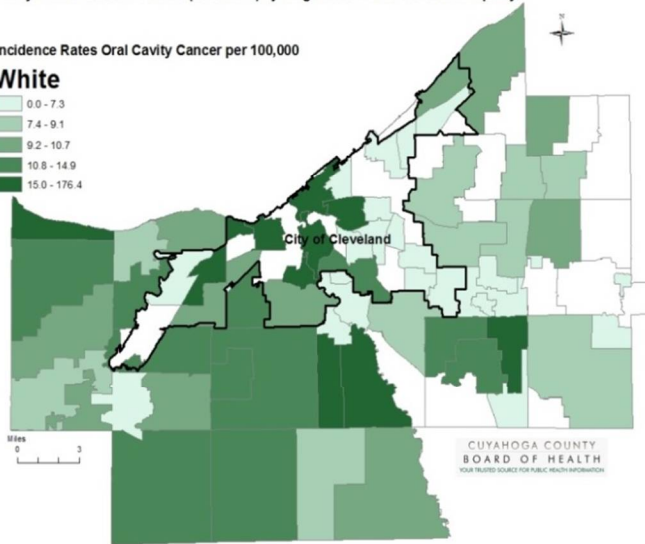

Cuyahoga County:
Oral Cavity Cancer Incidence Rates (2007-2011) by Neighborhood/Suburban Municipality

White