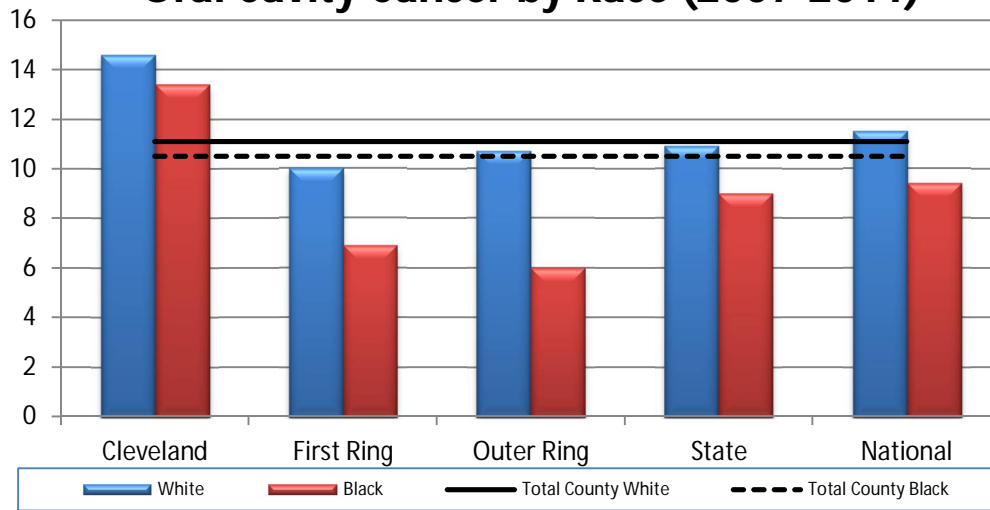

Females: Oral Cavity by Race (2007-2011)

	Cleveland	First Ring	Outer Ring	Cuyahoga County	State	National
White Female	9.1	5.4	7.2	6.9	6.0	6.4
Black Female	8.9	4.7	DNS	6.7	5.1	5.1

DNS = Data not sufficient

Cuyahoga County:
Oral Cavity Cancer Incidence Rates (2007-2011) by Neighborhood/Suburban Municipality

Incidence Rates Oral Cavity Cancer per 100,000

White

Cuyahoga County:
Oral Cavity Cancer Incidence Rates (2007-2011) by Neighborhood/Suburban Municipality

Incidence Rates Oral Cavity Cancer per 100,000

Black

Rates were suppressed (depicted as a blank/white area on the map) if total case counts were less than 5 cases per 5 year time period.

Oral Cavity Cancer by Race (2007-2011)