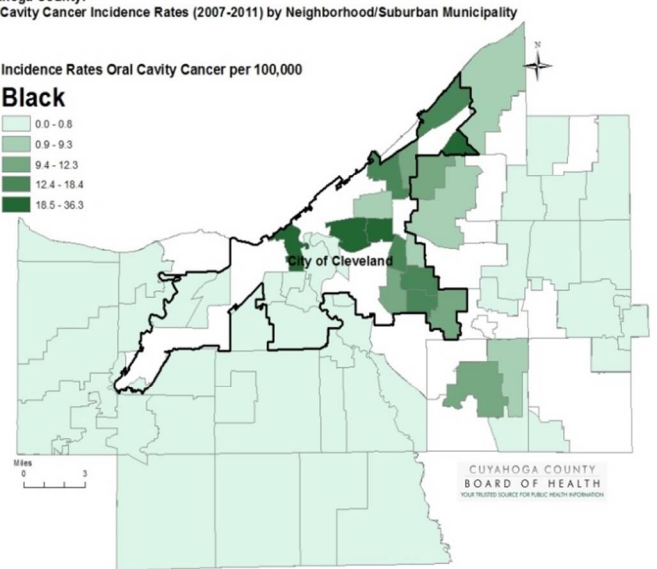

Cuyahoga County:
Oral Cavity Cancer Incidence Rates (2007-2011) by Neighborhood/Suburban Municipality

Black

Rates were suppressed (depicted as a blank/white area on the map) if total case counts were less than 5 cases per 5 year time period.