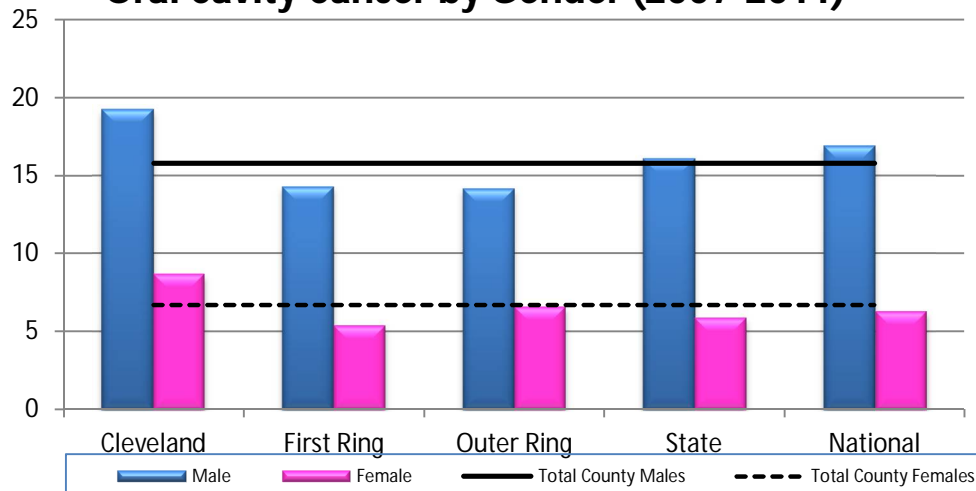

ORAL CAVITY CANCER

The rate of oral cavity cancer for Cuyahoga County from 2007-2011 was 10.8 per 100,000 population, compared to 10.7 for the state of Ohio and 11.3 for the nation.³

Incidence

**Cuyahoga County:
Oral Cavity Cancer Incidence Rates (2007-2011) by Neighborhood/Suburban Municipality**

Oral Cavity Cancer by Gender (2007-2011)

	Cleveland	First Ring	Outer Ring	Cuyahoga County	State	National
Male	19.2	14.3	14.2	15.8	16.1	16.9
Female	8.7	5.4	6.6	6.7	5.9	6.3

**Cuyahoga County:
Oral Cavity Cancer Incidence Rates (2007-2011) by Neighborhood/Suburban Municipality**