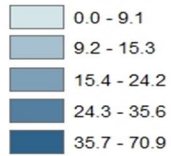

ORAL CAVITY CANCER

The rate of oral cavity cancer for Cuyahoga County from 2007-2011 was 10.8 per 100,000 population, compared to 10.7 for the state of Ohio and 11.3 for the nation.³

Incidence

**Cuyahoga County:
Oral Cavity Cancer Incidence Rates (2007-2011) by Neighborhood/Suburban Municipality**

Oral Cavity Cancer by Gender (2007-2011)

	Cleveland	First Ring	Outer Ring	Cuyahoga County	State	National
Male	19.2	14.3	14.2	15.8	16.1	16.9
Female	8.7	5.4	6.6	6.7	5.9	6.3

**Cuyahoga County:
Oral Cavity Cancer Incidence Rates (2007-2011) by Neighborhood/Suburban Municipality**

Incidence Rates Oral Cavity Cancer per 100,000

Males

□ Data Insufficient

Males: Oral Cavity Cancer Types by Race (2007-2011)

	Cleveland	First Ring	Outer Ring	Cuyahoga County	State	National
White Male	20.5	15.6	14.8	16.2	16.4	17.3
Black Male	19.2	10.1	11.3	15.6	14	14.9