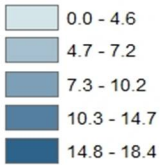

Oral Cavity Cancer by Gender (2007-2011)

	Cleveland	First Ring	Outer Ring	Cuyahoga County	State	National
Male	19.2	14.3	14.2	15.8	16.1	16.9
Female	8.7	5.4	6.6	6.7	5.9	6.3

**Cuyahoga County:
Oral Cavity Cancer Incidence Rates (2007-2011) by Neighborhood/Suburban Municipality**

Incidence Rates Oral Cavity Cancer per 100,000

Males

□ Data Insufficient

Males: Oral Cavity Cancer Types by Race (2007-2011)

	Cleveland	First Ring	Outer Ring	Cuyahoga County	State	National
White Male	20.5	15.6	14.8	16.2	16.4	17.3
Black Male	19.2	10.1	11.3	15.6	14	14.9

**Cuyahoga County:
Oral Cavity Cancer Incidence Rates (2007-2011) by Neighborhood/Suburban Municipality**

Incidence Rates Oral Cavity Cancer per 100,000

Females

□ Data Insufficient

CUYAHOGA COUNTY
BOARD OF HEALTH
YOUR TRUSTED SOURCE FOR PUBLIC HEALTH INFORMATION