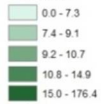

Incidence Rates Oral Cavity Cancer per 100,000

White