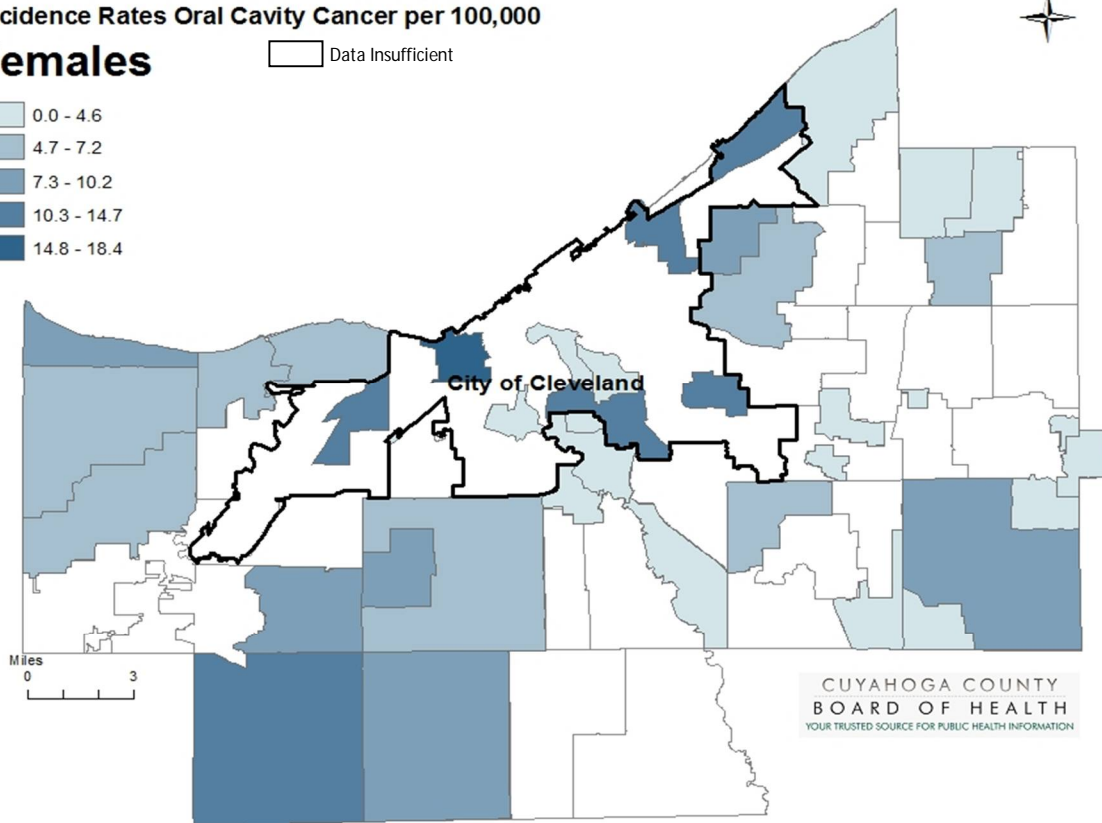

ORAL CAVITY CANCER

The rate of oral cavity cancer for Cuyahoga County from 2007-2011 was 10.8 per 100,000 population, compared to 10.7 for the state of Ohio and 11.3 for the nation.³

Incidence

**Cuyahoga County:
Oral Cavity Cancer Incidence Rates (2007-2011) by Neighborhood/Suburban Municipality**

Oral Cavity Cancer by Gender (2007-2011)

	Cleveland	First Ring	Outer Ring	Cuyahoga County	State	National
Male	19.2	14.3	14.2	15.8	16.1	16.9
Female	8.7	5.4	6.6	6.7	5.9	6.3

**Cuyahoga County:
Oral Cavity Cancer Incidence Rates (2007-2011) by Neighborhood/Suburban Municipality**

Incidence Rates Oral Cavity Cancer per 100,000

Males

□ Data Insufficient

Males: Oral Cavity Cancer Types by Race (2007-2011)

	Cleveland	First Ring	Outer Ring	Cuyahoga County	State	National
White Male	20.5	15.6	14.8	16.2	16.4	17.3
Black Male	19.2	10.1	11.3	15.6	14	14.9

**Cuyahoga County:
Oral Cavity Cancer Incidence Rates (2007-2011) by Neighborhood/Suburban Municipality**

Incidence Rates Oral Cavity Cancer per 100,000

Females

□ Data Insufficient

CUYAHOGA COUNTY
BOARD OF HEALTH
YOUR TRUSTED SOURCE FOR PUBLIC HEALTH INFORMATION