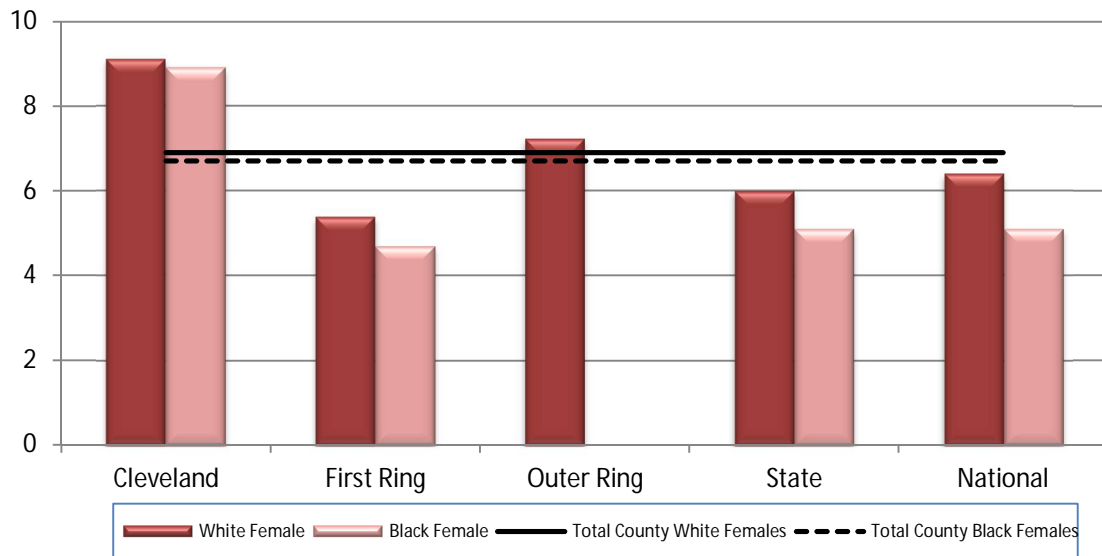

**Cuyahoga County:
Oral Cavity Cancer Incidence Rates (2007-2011) by Neighborhood/Suburban Municipality**

Incidence Rates Oral Cavity Cancer per 100,000

Females

□ Data Insufficient

CUYAHOGA COUNTY
BOARD OF HEALTH
YOUR TRUSTED SOURCE FOR PUBLIC HEALTH INFORMATION

Females: Oral Cavity by Race (2007-2011)

	Cleveland	First Ring	Outer Ring	Cuyahoga County	State	National
White Female	9.1	5.4	7.2	6.9	6.0	6.4
Black Female	8.9	4.7	DNS	6.7	5.1	5.1

DNS = Data not sufficient