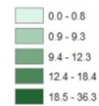

Females: Oral Cavity by Race (2007-2011)

	Cleveland	First Ring	Outer Ring	Cuyahoga County	State	National
White Female	9.1	5.4	7.2	6.9	6.0	6.4
Black Female	8.9	4.7	DNS	6.7	5.1	5.1

DNS = Data not sufficient

Cuyahoga County:
Oral Cavity Cancer Incidence Rates (2007-2011) by Neighborhood/Suburban Municipality

Incidence Rates Oral Cavity Cancer per 100,000

White

Cuyahoga County:
Oral Cavity Cancer Incidence Rates (2007-2011) by Neighborhood/Suburban Municipality

Incidence Rates Oral Cavity Cancer per 100,000

Black

Rates were suppressed (depicted as a blank/white area on the map) if total case counts were less than 5 cases per 5 year time period.

Oral Cavity Cancer by Race (2007-2011)